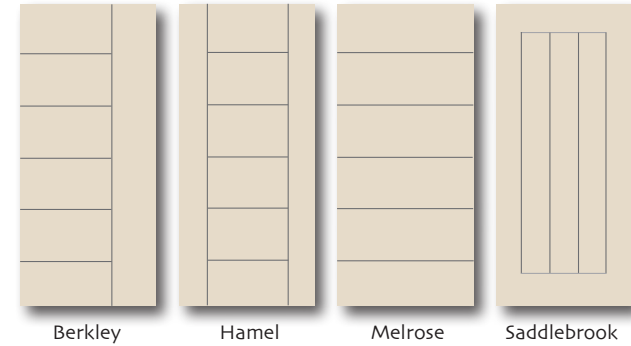

Modern Collection Signature Series